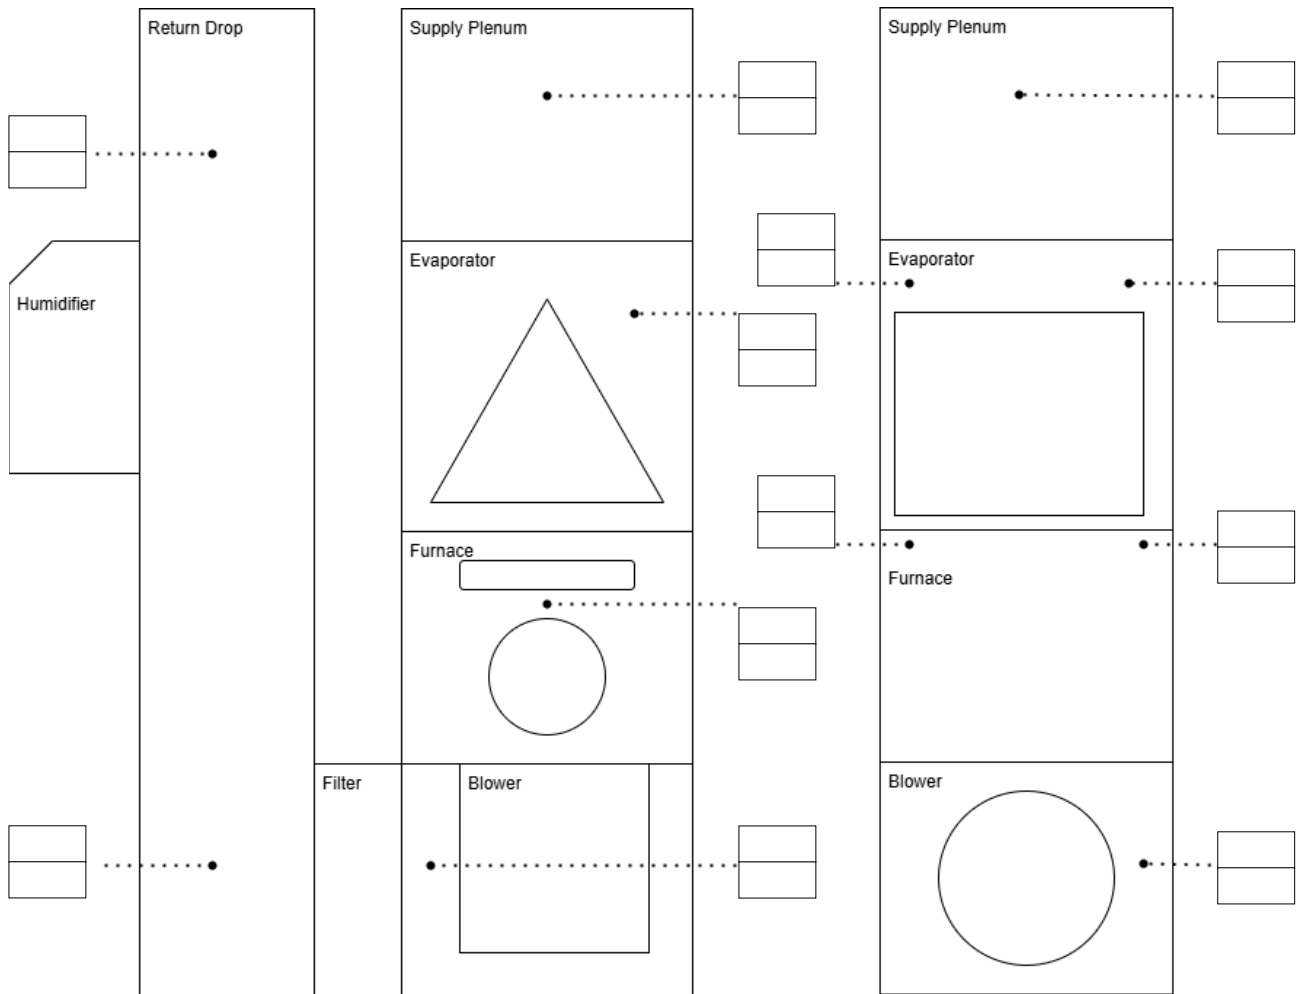

High Limit Error Check

Date

Customer

Job #

Tech

Model

Serial

Front View

Side View

Filter Checked

Evaporator Clean

Fan Speed Checked

Secondary Heat Exchanger Clean

Blower Assembly Clean

Vent Termination Clear